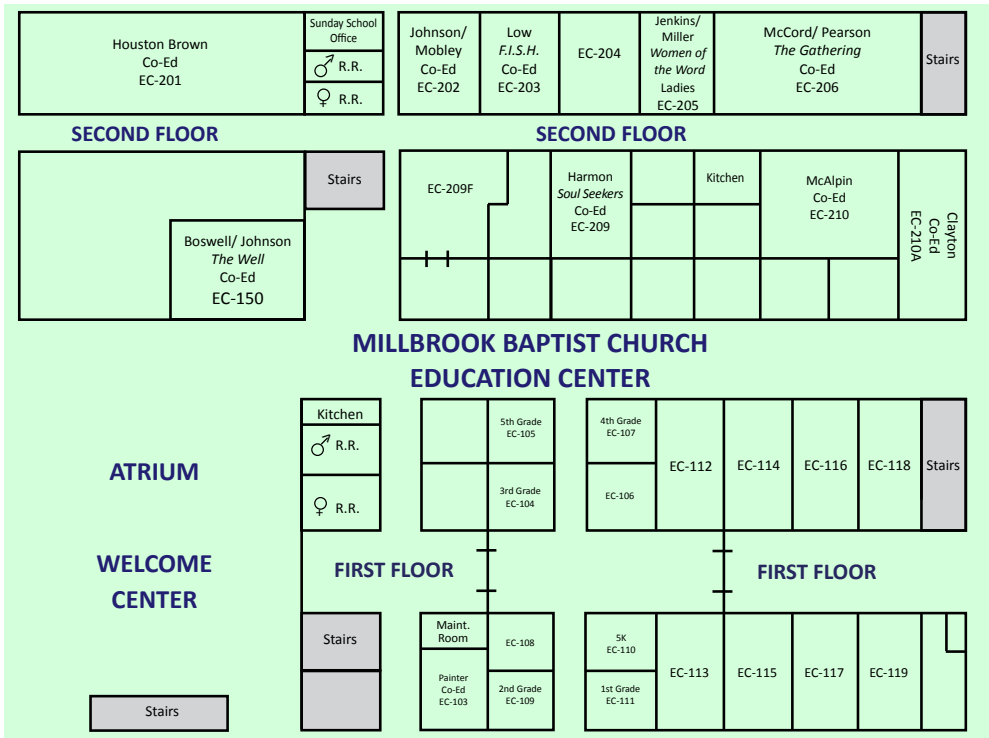

CAMPUS MAP

THE MILL
Student & College Small Groups