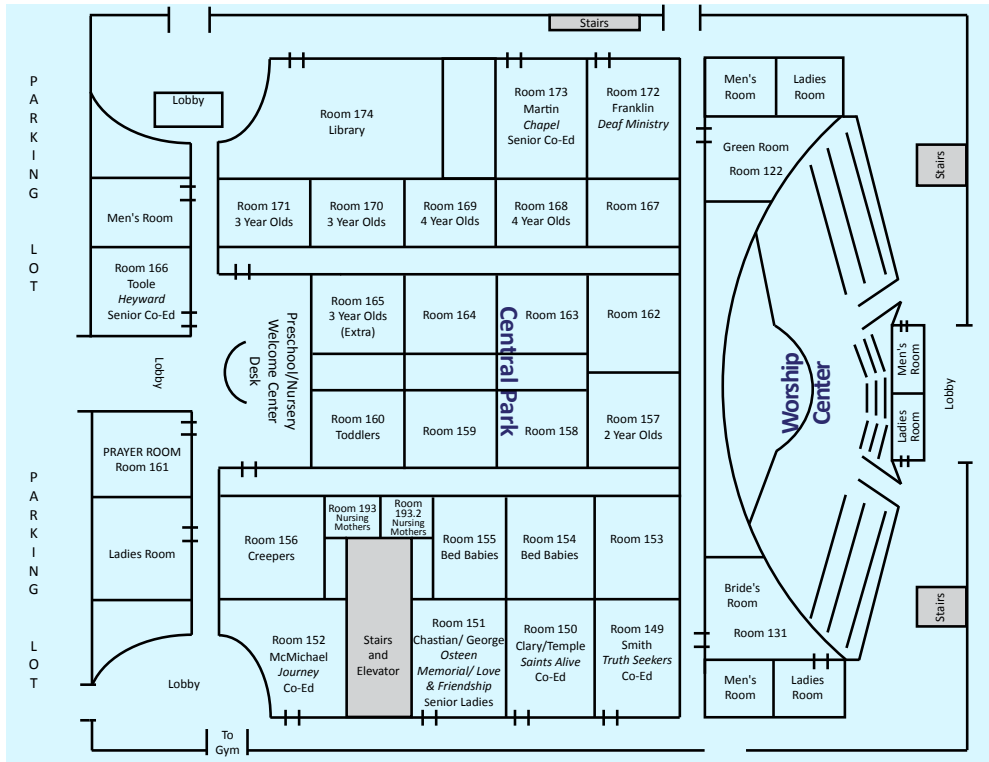

CHILDREN

PRESCHOOL - Central Park
Bed Babies - 4K

The Preschool ministry meets in the Nursery/Preschool area "Central Park" just behind our Worship Center.

ELEMENTARY - Education Center (EC)
5K - 5th Grade

Children in grades 5K-5th meet in the Education Center 1st floor.

STUDENTS

MIDDLE & HIGH SCHOOL - The Mill
6th - 12th Grades

Grade and gender specific classes led by two adult Small Group leaders.

COLLEGE

CAMPUS MAP

THE MILL
Student & College Small Groups